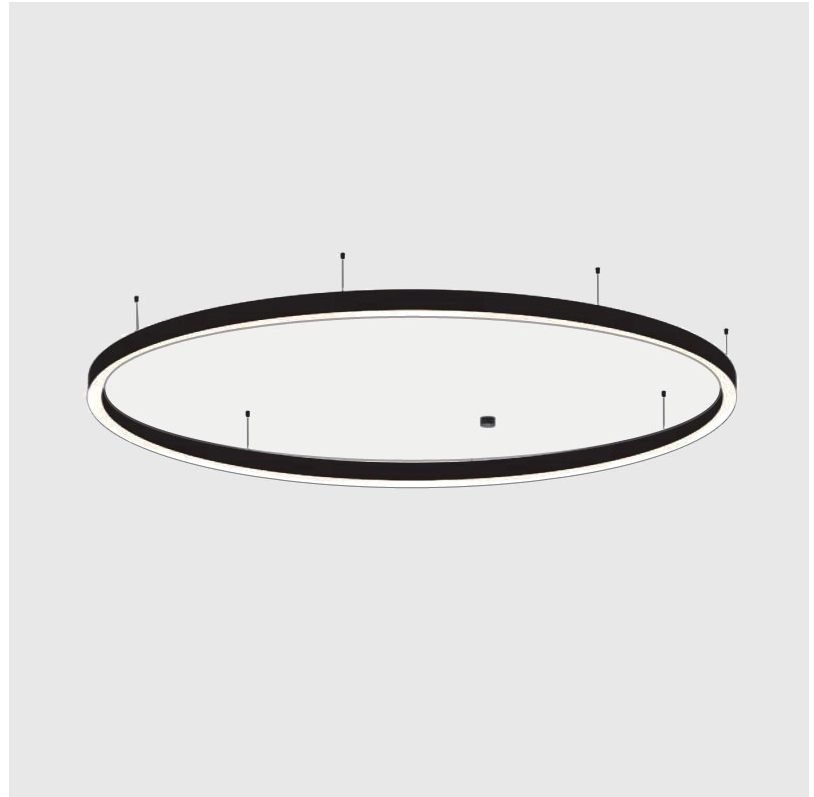

GENERAL

Series: Glorious
Subseries: Glorious Slim
Brand: Prolicht
Division: Architectural
Mounting Type: Suspension
Mounting Location: Ceiling
Subcategory: Ambient

PHYSICAL

Shape: Round
Diameter (mm): 5200
Diameter (in): 204 ³/₄
Height (mm): 90
Height (in): 3 ⁹/₁₆
Max. Overall Height (mm): 2090
Max. Overall Height (in): 82 ⁵/₁₆
Light Distribution: Direct / Indirect
Weight (kg): 55.788
Weight (lbs): 123.00
Diffuser: [PMMA - Opal or Micro-Prism](#)
Fixture Finish: [SSR / BKV / CWI / CRY / HAB / UFT / ITA / RUA / FTG / MYG / LOD / PUS / FRO / FUP / KIA / POP / BLS / SPG / MEY / GOH / GUM / CHC / COM / ABZ / JAG / OBR / MOS / ROR](#)
Fixture Material: Aluminum
Cable Details: 2000mm or 6000mm Transparent Cable

ELECTRICAL

Lamp Type: LED (Zhaga Standard)
Input Wattage (W): 392 / 280
Total Output Wattage (W): 336 / 240
Dimming: [Tri-Mode (Non-Dimming and Phase Dimming (120Vac only) and 0-10V Dimming)](#)
Driver Included: Yes
Driver Location: Integrated
Driver Type: Constant Current - Universal
Driver Class: Class 2
Input Voltage (V): 120 - 277
Constant Current (MA): 350

LED

Color Temperature (°K): [3000 / 3500 / 4000](#)
Max. Delivered Lumen (lm): 72090 / 73588 / 75090
CRI: >80 CRI
Lamp Life (hrs): 50000

OPTICAL

RATINGS AND CERTIFICATIONS

Certified By: Certified for North American Standards
IP rating: IP20