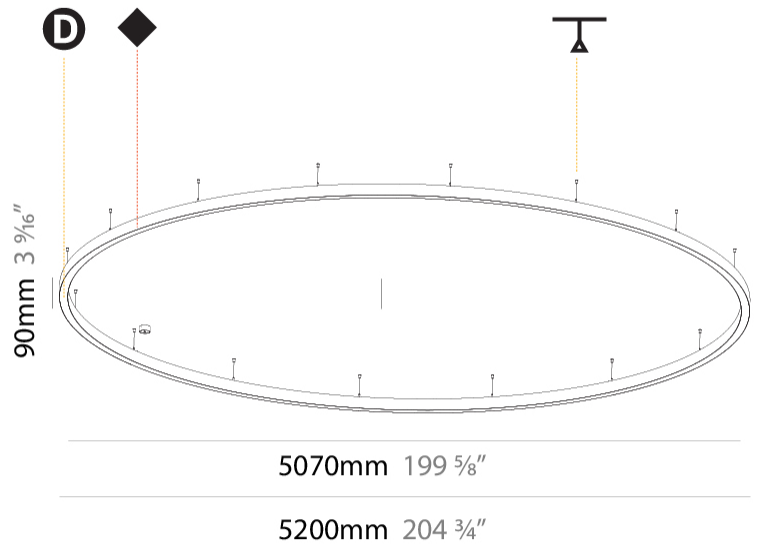

GENERAL

Series: Glorious
Subseries: Glorious Slim
Brand: Prolicht
Division: Architectural
Mounting Type: Suspension
Mounting Location: Ceiling
Subcategory: Ambient

PHYSICAL

Shape: Round
Diameter (mm): 5200
Diameter (in): 204 ³/₄
Height (mm): 90
Height (in): 3 ⁹/₁₆
Max. Overall Height (mm): 2090
Max. Overall Height (in): 82 ⁵/₁₆
Light Distribution: Direct / Indirect
Weight (kg): 55.788
Weight (lbs): 123.00
Diffuser: [PMMA - Opal or Micro-Prism](#)
Fixture Finish: [SSR / BKV / CWI / CRY / HAB / UFT / ITA / RUA / FTG / MYG / LOD / PUS / FRO / FUP / KIA / POP / BLS / SPG / MEY / GOH / GUM / CHC / COM / ABZ / JAG / OBR / MOS / ROR](#)
Fixture Material: Aluminum
Cable Details: 2000mm or 6000mm Transparent Cable

ELECTRICAL

Lamp Type: LED (Zhaga Standard)
Input Wattage (W): 392 / 280
Total Output Wattage (W): 336 / 240
Dimming: [Tri-Mode (Non-Dimming and Phase Dimming (120Vac only) and 0-10V Dimming)](#)
Driver Included: Yes
Driver Location: Integrated
Driver Type: Constant Current - Universal
Driver Class: Class 2
Input Voltage (V): 120 - 277
Constant Current (MA): 350

LED

Color Temperature (°K): [3000 / 3500 / 4000](#)
Max. Delivered Lumen (lm): 72090 / 73588 / 75090
CRI: >80 CRI
Lamp Life (hrs): 50000

OPTICAL

RATINGS AND CERTIFICATIONS

Certified By: Certified for North American Standards
IP rating: IP20